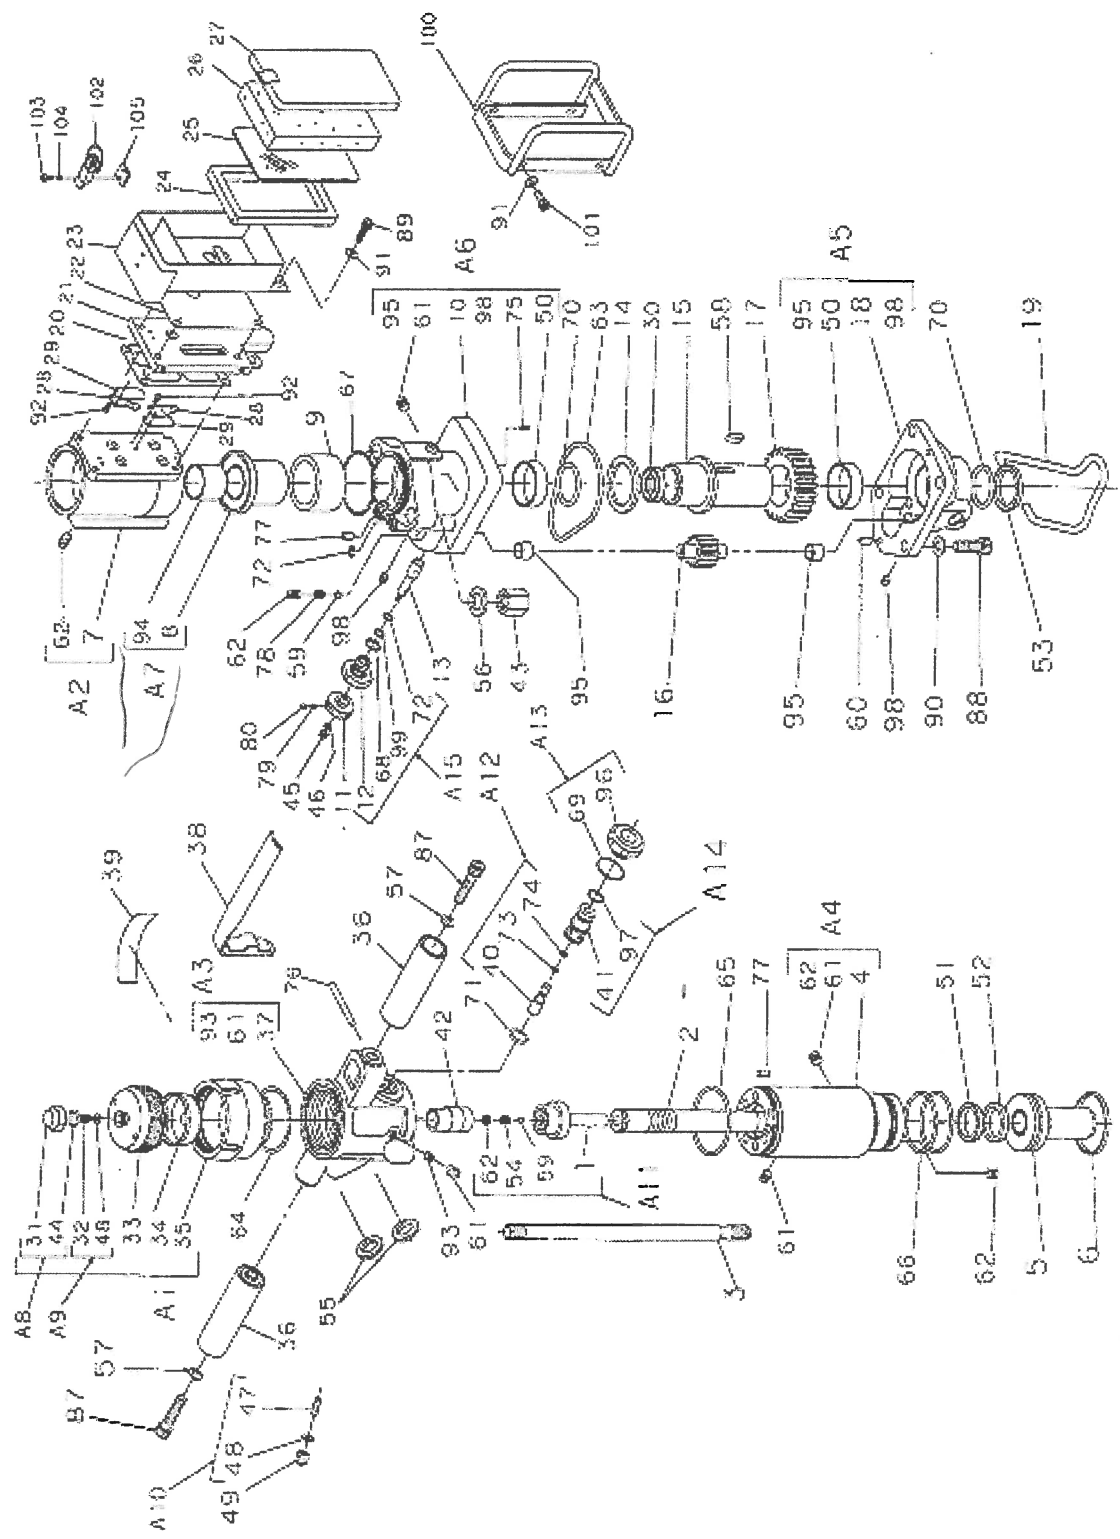

3381033

For use

HRD20 spare parts list

From serial number 3195

73 500 200

22,3
20

HYCON HRD20 Spare part list.

HYCON Part no	Tegn. Pos	Part Name	Quantity Used
9931839	1	Seal Liner	1
9931840	2	Piston	1
9931841	3	Stud Bolt	2
9931842	4	Cylinder	1
9931843	5	Hammer Piston	1
9931844	6	Piston Ring	1
9931845	7	Compressor Cylinder	1
9931846	8	Bush assy	1
9931847	9	Coil Spring	1
9931848	10	MOTOR BLOCK ASS'Y	1
9931849	11	Dial Knob	1
9931850	12	Valve Guide	1
9931851	13	SELECTOR VALVE	1
9931783	14	THRUST WASHER	1
9931852	15	Internal Shaft	1
9931853	16	Idling Gear	1
9931854	17	Drive Gear	1
9931855	18	GEAR HOUSING ASS'Y (A)	1
9931856	19	Drill Stay (A)	1
9931857	20	Seat Packing	1
9931858	21	Valve Seat	1
9931859	22	Packing (B)	1
9931860	23	Cleaner Case	1
9931861	24	Packing	1
9931862	25	Element	1
9931863	26	Cleaner Sponge	1
9931864	27	Cleaner Cover	1
9931865	28	Retainer (B)	4
9931866	29	Lead Valve	4
9931784	30	Air Seal	1
9931867	31	Cap Nut	1
9931868	32	Cap Bolt	1
9931869	33	Lid	1
9931870	34	Diaphragm	1
9931871	35	Shell	1
9931872	36	Handle Grip	2
9931873	37	Valve Body	1
9931874	38	Control Lever	1
8931299	39	Typeskilt	1
9931875	40	Valve Rod	1
9931876	41	Valve Guide	1
9931877	42	Control Valve	1
9931878	43	Nut	2
9931879	44	O-ring	1
9931880	45	Nut	1
9931881	46	Spring Washer	1
9931882	47	Screw	1
9931883	48	Seal Washer	1
	49		1