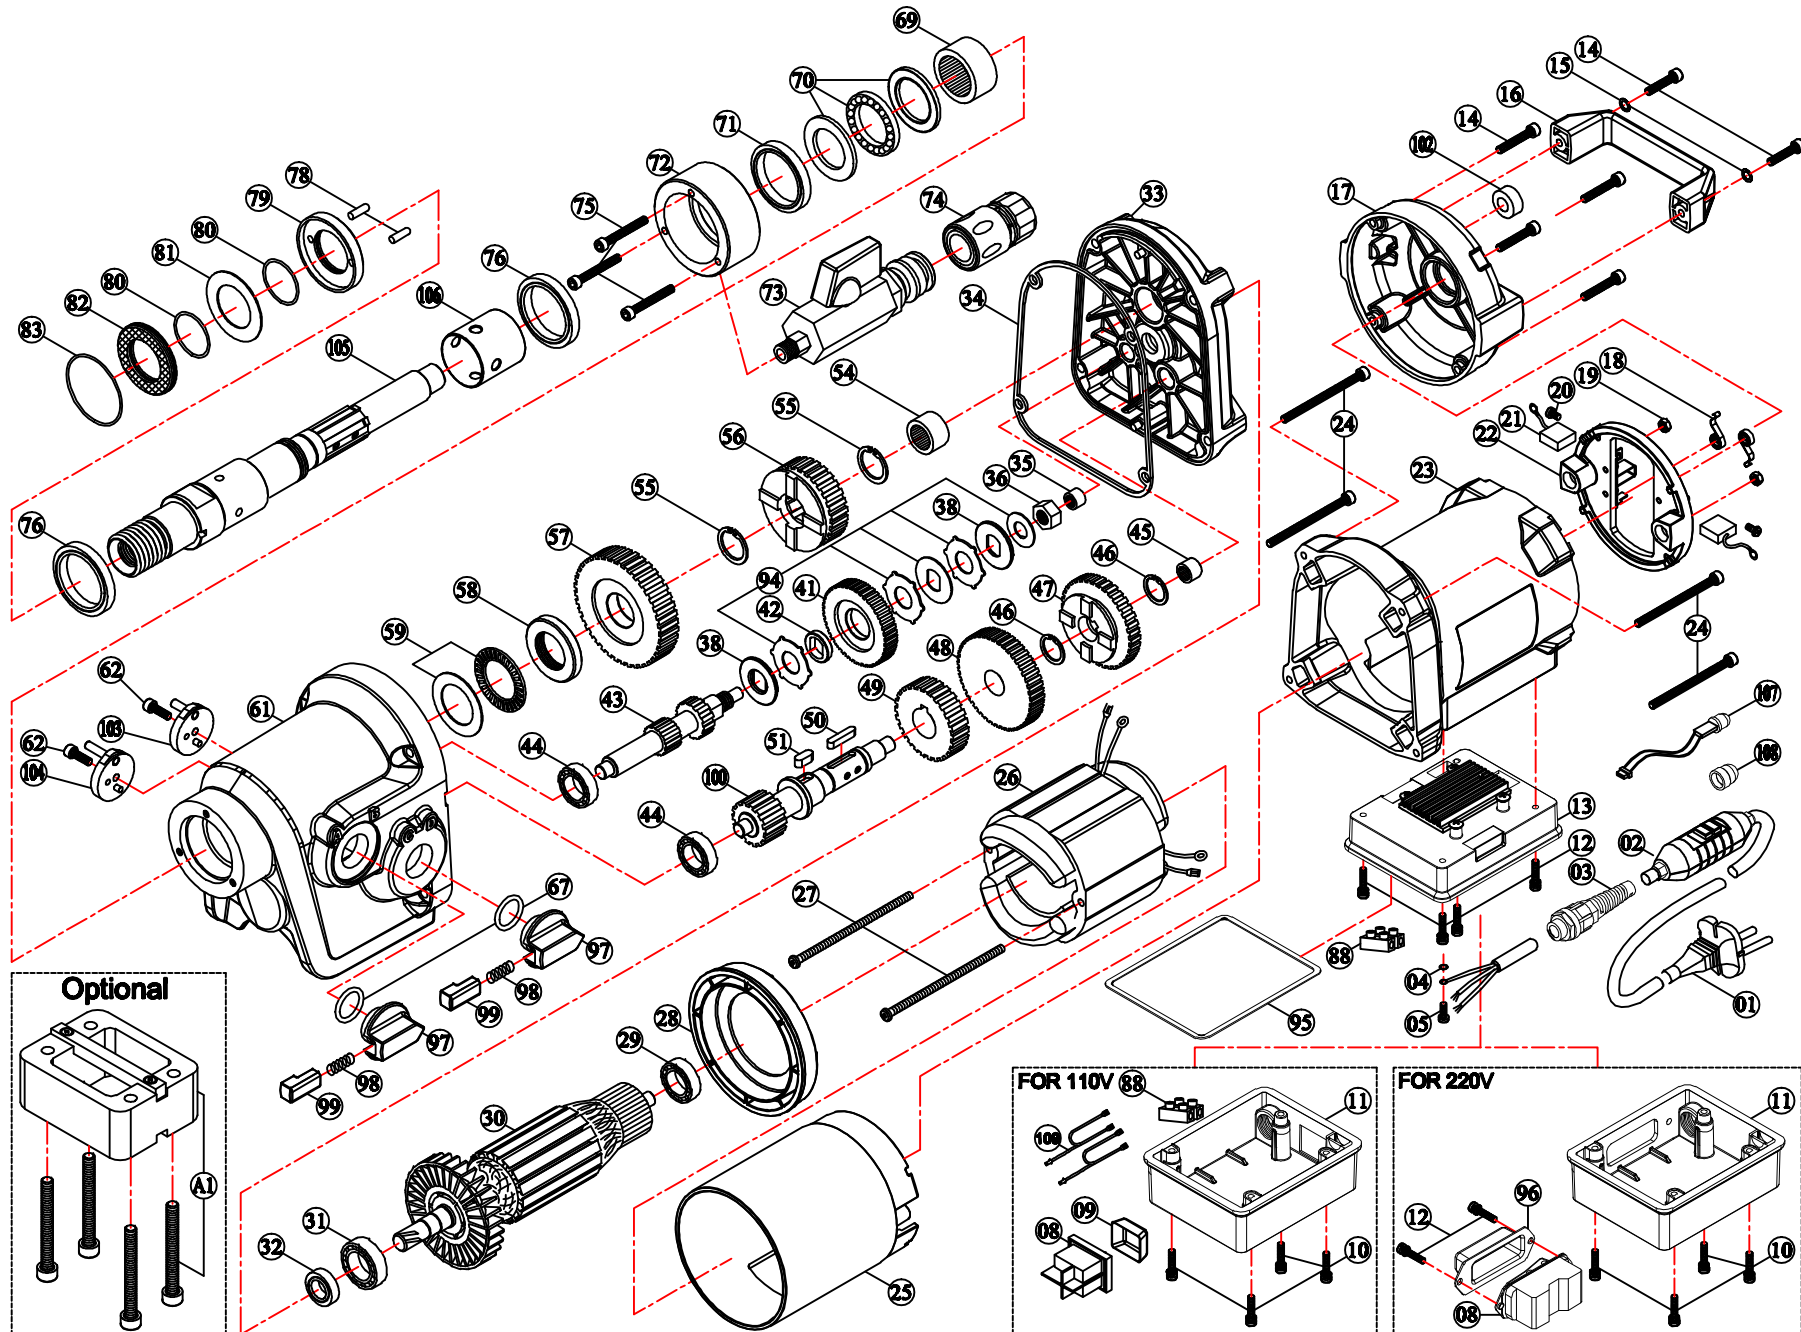

MODEL : DM-14 / 4 Speed diamond core drill

NO.01~109 A1 Version 3.0